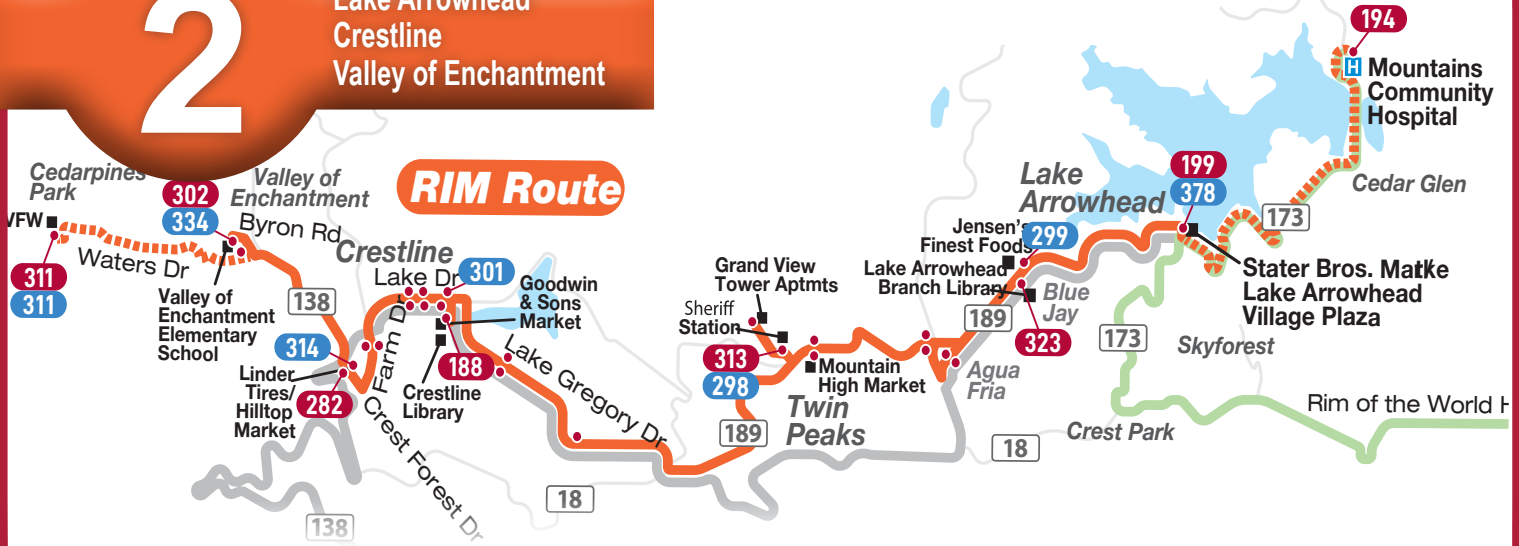

ROUTE 2

Lake Arrowhead
Crestline
Valley of Enchantment

Eastbound to Lake Arrowhead

Read schedule from top to bottom for each trip

	RUN #1	RUN #2	RUN #3	RUN #4	RUN #5	Run #6	Run #7	Run #8	Run #9
TOP TOWN/CRESTLINE ZONE									
302 Valley of Enchantment Mobile Home Park	5:25	7:00	8:45	10:15	11:45	1:15	2:45	4:15	5:45
311 VFW - Cedar Pines Park	5:30	-	-	-	-	-	-	-	-
282 Top Town / Linders Tires	5:40	7:05	8:50	10:20	11:50	1:20	2:50	4:20	5:50
188 Goodwins (Lake Dr. at Lake Gregory)	5:45	7:10	8:55	10:25	11:55	1:25	2:55	4:25	5:55
TWIN PEAKS/RIM FOREST ZONE									
313 Hwy 189 & Grandview Rd. (Sheriff Station)	5:52	7:22	9:07	10:37	12:07	1:37	3:07	4:37	6:07
LAKE ARROWHEAD ZONE									
323 Hwy 189+ & North Rd. (Blue Jay Library)	6:00	7:30	9:15	10:45	12:15	1:45	3:15	4:45	6:15
199 Stater Bros / Arrowhead Village	6:05	7:35	9:20	10:50	12:20	1:50	3:20	4:50	6:20
379 Lower Lake Arrowhead Village	6:06	7:36	9:21	10:51	12:21	1:51	3:21	4:51	6:21
186 Cedar Glen Post Office	-	7:40	-	-	-	-	-	-	-
194 Mountain Community Hospital (By Request)	-	7:45	-	-	-	-	-	-	-

Westbound to Crestline, Valley of Enchantment

Read schedule from top to bottom for each trip

	RUN #1	RUN #2	RUN #3	RUN #4	RUN #5	Run #6	Run #7	Run #8	Run #9
LAKE ARROWHEAD ZONE									
379 Leaving Lower Lake Arrowhead Village	6:15	8:00	9:30	11:00	12:30	2:00	3:30	5:00	6:30
378 Stater Bros / Arrowhead Village	6:16	8:01	9:31	11:01	12:31	2:01	3:31	5:01	6:31
299 Hwy 189 & North Rd.	6:20	8:05	9:35	11:05	12:35	2:05	3:35	5:05	6:35
TWIN PEAKS ZONE									
434 Twin Peaks Sheriff's Station	6:28	8:13	9:43	11:13	12:43	2:13	3:43	5:13	6:43
TOP TOWN/CRESTLINE ZONE									
301 Lake Dr. at Lake Gregory (7. Eleven)	6:40	8:25	9:55	11:25	12:55	2:25	3:55	5:25	6:55
314 Top Town / Hill Top Liquor	6:45	8:30	10:00	11:30	1:00	2:30	4:00	5:30	7:00
334 Valley of Enchantment Mobile Home Park	7:00	8:45	10:15	11:45	1:15	2:45	4:15	5:45	7:05
311 VFW - Cedar Pines Park (By Request)	-	-	-	-	-	-	-	-	REQ