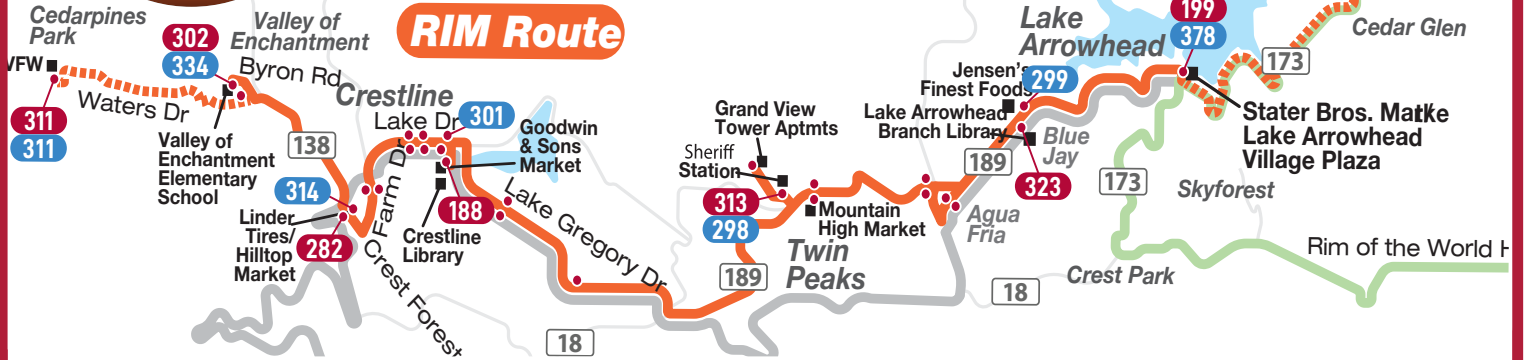

# ROUTE 2

Lake Arrowhead  
Crestline  
Valley of Enchantment

## Eastbound to Lake Arrowhead

Read schedule from top to bottom for each trip

	RUN #1	RUN #2	RUN #3	RUN #4	RUN #5	Run #6	Run #7	Run #8	Run #9
<b>TOP TOWN/CRESTLINE ZONE</b>									
320 Valley of Enchantment Mobile Home Park	-	7:15am	8:45am	10:15am	11:45am	1:15pm	2:45pm	4:15pm	5:45pm
282 Top Town / Linders Tires	-	7:20am	8:50am	10:20am	11:50am	1:20pm	2:50pm	4:20pm	5:50pm
188 Goodwin's Market – Lake Drive at Lake Gregory	5:45am	7:25am	8:55am	10:25am	11:55am	1:25pm	2:55pm	4:25pm	5:55pm
<b>TWIN PEAKS/RIM FOREST ZONE</b>									
313 Hwy 189 & Grandview (Sheriff Station)	5:52am	7:37am	9:07am	10:37am	12:07pm	1:37pm	3:07pm	4:37pm	6:07pm
<b>LAKE ARROWHEAD ZONE</b>									
323 HWY 189 & North Bay Rd. (BlueJay Library)	6:00am	7:45am	9:15am	10:45am	12:15pm	1:45pm	3:15pm	4:45pm	6:15pm
199 Stater Bros. / Arrowhead Village (Arrive)	6:05am	7:50am	9:20am	10:50am	12:20pm	1:50pm	3:20pm	4:50pm	6:20pm
194 Mountain Community Hospital	6:10am	-	-	-	-	-	-	-	-

## Westbound to Crestline, Valley of Enchantment

Read schedule from top to bottom for each trip

	RUN #1	RUN #2	RUN #3	RUN #4	RUN #5	Run #6	Run #7	Run #8	Run #9
<b>LAKE ARROWHEAD ZONE</b>									
378 Stater Bros. / Arrowhead Village	6:30am	8:00am	9:30am	11:00am	12:30pm	2:00pm	3:30pm	5:00pm	6:30pm
299 Hwy 189 & North Bay Rd. (McDonalds)	6:35am	8:05am	9:35am	11:05am	12:35pm	2:05pm	3:35pm	5:05pm	6:35pm
<b>TWIN PEAKS/RIM FOREST ZONE</b>									
298 Hwy 189 & Grandview Rd. (Sheriff Station)	6:43am	8:13am	9:43am	11:13am	12:43pm	2:13pm	3:43pm	5:13pm	6:43pm
<b>TOP TOWN/CRESTLINE ZONE</b>									
301 Lake Drive at Lake Gregory (7- Eleven)	6:55am	8:25am	9:55am	11:25am	12:55pm	2:25pm	3:55pm	5:25pm	6:55pm
314 Top Town / Hilltop Liquor	7:00am	8:30am	10:00am	11:30am	1:00pm	2:30pm	4:00pm	5:30pm	7:00pm
344 Valley of Enchantment Mobile Home Park	7:05am	8:35am	10:05am	11:35am	1:05pm	2:35pm	4:05pm	5:35pm	7:05pm
311 Cedarpines Park VFW	-	-	-	-	-	-	-	-	REQ