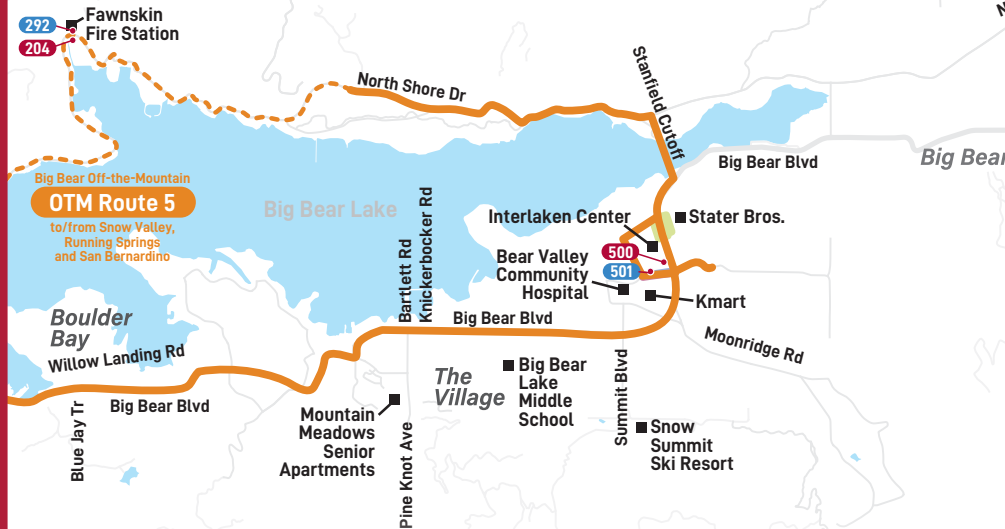

ROUTE 5

Big Bear Off the Mountain Service to San Bernardino

MOUNTAIN TRANSIT

Monday and Friday *lunes y viernes*

Downhill Big Bear to San Bernardino

Uphill San Bernardino to Big Bear

Read schedule from top to bottom

Big Bear Zone			
501	Mountain Transit Transfer Point at Fox Farm Road	8:30	12:20
292	Fawnskin Fire Station	REQ	REQ
Snow Valley Zone			
203	Snow Valley Mountain Resort	REQ	REQ
Running Springs / Arrowbear Zone			
211	Palo Alto Way & Commercial Way	9:00	12:50
San Bernardino Zone			
205	Highland & Boulder (Walmart)*	9:30	1:20
297	Metrolink Station*	9:45	1:35
332	Greyhound Station*	9:50	1:40
273	4th & Arrowhead (SBD Court)*	9:55	1:45
329	Transit Center - Rialto Ave & F St.*	10:00	1:50

*Downhill Stops are Drop off Only

Read schedule from top to bottom

San Bernardino Zone			
329	Transit Center - Rialto Ave & F St.*	10:15	2:05
325	4th & Arrowhead (SBD Court)*	10:19	2:09
376	Greyhound Station*	10:24	2:14
374	Metrolink Station*	10:29	2:19
412	St. Bernardine's Hospital*	REQ	REQ
399	Highland & Boulder (Walmart)*	10:49	2:39
Running Springs / Arrowbear Zone			
380	Palo Alto Way & Commercial Way	11:19	3:09
Snow Valley Zone			
400	Snow Valley Mountain Resort	REQ	REQ
Big Bear Zone			
204	Fawnskin (Across from Fire Station)	REQ	REQ
501	Mountain Transit Transfer Point at Fox Farm Road	11:50	3:40

*Uphill Stops are pick up only