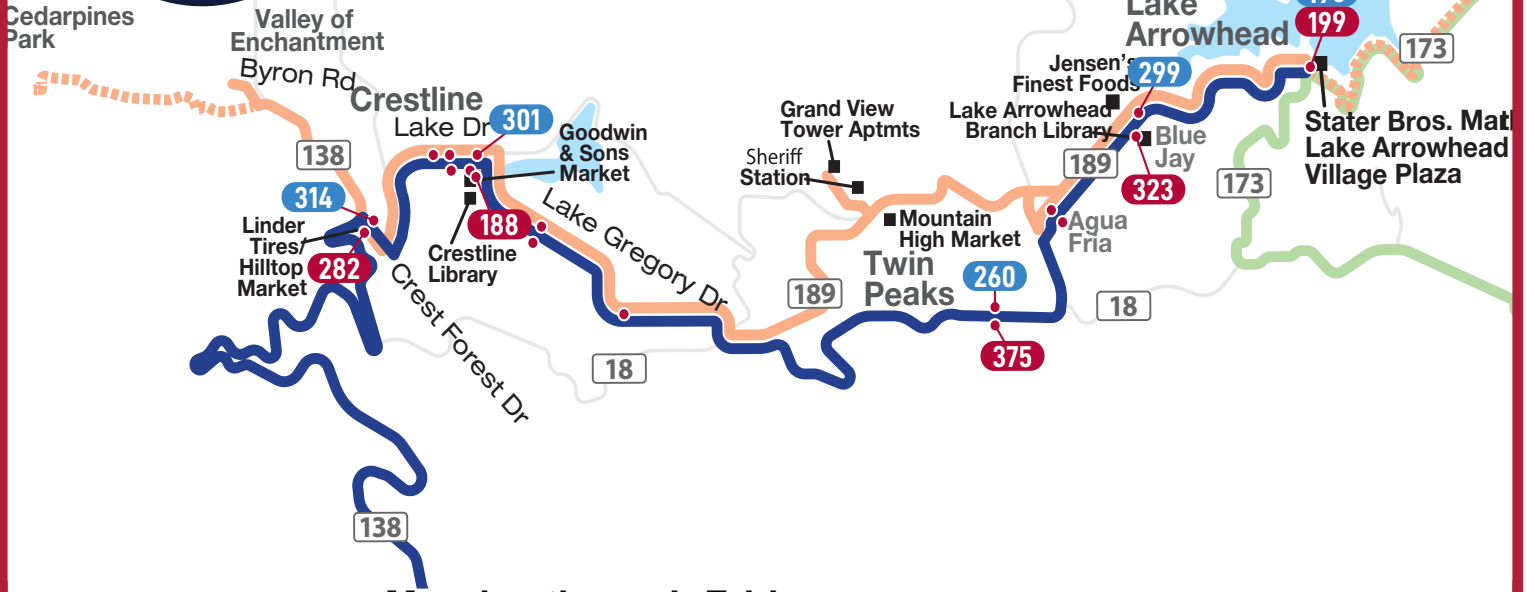

ROUTE 6

Lake Arrowhead
Crestline
San Bernardino

Monday through Friday de lunes a viernes

Downhill San Bernardino to Lake Arrowhead

Uphill San Bernardino to Lake Arrowhead

Read schedule from top to bottom Trip 1 Trip 2 Trip 3 Trip 4

Read schedule from top to bottom Trip 1 Trip 2 Trip 3 Trip 4

Lake Arrowhead Zone					
378	Stater Brothers Arrowhead Village	5:15	8:30	2:40	5:40
299	Hwy. 189 & North Bay Rd. (McDonalds)	5:20	8:35	2:45	5:45
Twin Peaks / RIM Forest Zone					
260	Hwy. 18 at Bear Springs Rd.	5:27	8:50	2:52	5:52
Top Town / Crestline Zone					
301	Lake Drive & Lake Gregory (7-11)	5:35	8:50	3:00	6:00
314	Top Town / Hilltop Liquor	5:40	8:55	3:05	6:05
San Bernardino Zone					
187	Waterman Ave. & 40th St. *	5:54	9:09	3:19	6:19
295	St. Bernardine's Hospital*	REQ	REQ	REQ	REQ
297	Metrolink Station*	6:09	9:24	3:34	6:34
332	Greyhound Station*	6:14	9:29	3:39	6:39
273	4th & Arrowhead (SBD Court)*	6:18	9:33	3:43	6:43
329	Transit Center - Rialto Ave & F St.*	6:22	9:37	3:47	6:47

San Bernardino Zone					
329	Transit Center - Rialto Ave & F St.*	7:00	10:00	4:10	7:05
325	4th & Arrowhead (SBD Court)*	7:06	10:06	4:16	7:11
376	Greyhound Station*	7:10	10:10	4:20	7:15
374	Metrolink Station*	7:15	10:15	4:25	7:20
412	St. Bernardine's Hospital*	REQ	REQ	REQ	REQ
373	Waterman Ave. & 40th St. *	7:30	10:30	4:40	7:30
Top Town / Crestline Zone					
282	Top Town (Linders Tires)	7:45	10:45	4:55	7:50
188	Lake Dr. & Lake Gregory (Goodwin's)	7:50	10:50	5:00	7:55
Twin Peaks / RIM Forest Zone					
375	Rim Forest (Valero Gas Station)	7:57	10:57	5:07	8:07
Lake Arrowhead Zone					
323	Hwy. 189 & North Bay Rd. (Library)	8:07	11:07	5:17	8:12
199	Lake Arrowhead Village (Stater Bros.)	8:12	11:12	5:22	8:17

*Downhill San Bernardino stops are pick-up only.

*Uphill San Bernardino stops are pick-up only.